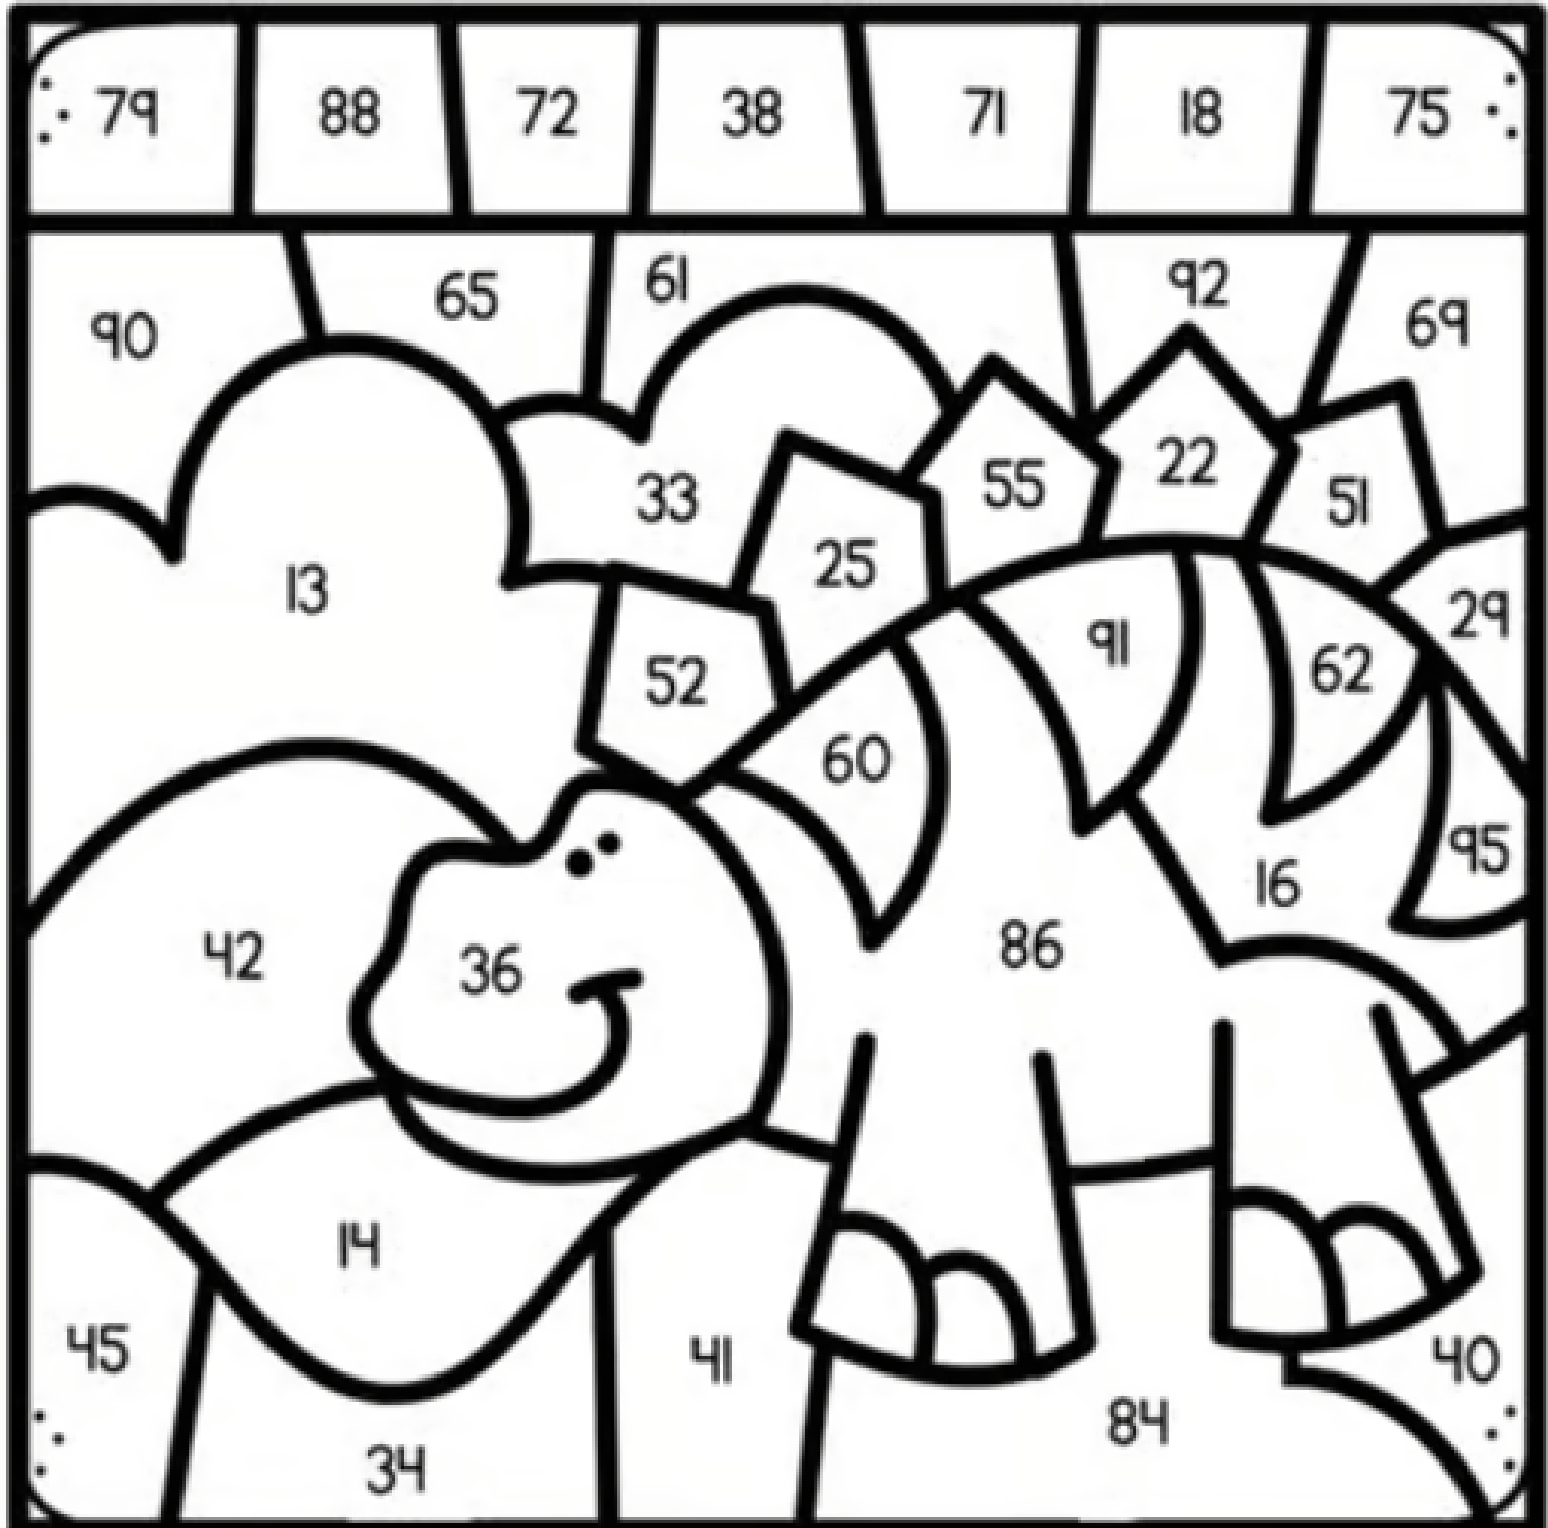

COLOR BY CODE

Use the key to color the picture.

2 tens = YELLOW	6 tens, 9 tens = BLUE	4 ones = LT. BROWN
4 tens = BROWN	7 tens = PURPLE	6 ones = GREEN
5 tens = PINK	3 ones = GRAY	8 ones = ORANGE

COLOR BY CODE

Use the key to color the picture.

1 ten = PINK	8 tens = BLUE	0 ones = PURPLE
5 tens = GREEN	6 ones = LIGHT BLUE	4 ones = ORANGE
2 tens = YELLOW	8 ones = BROWN	